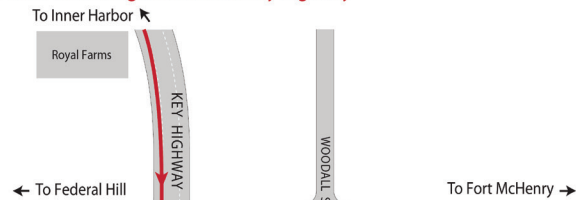

Parking in the West Garage

p: 410.539.5400
1500 Whetstone Way, 4th Floor
Baltimore, Maryland 21230

Directions to GKV from I-83 or points inside Baltimore City

- Take I-83 South until it becomes President Street. Turn RIGHT at E. Lombard Street.
- Turn LEFT at Light Street. Continue south on Light Street past the Inner Harbor.
- Just after the MD Science Center, turn LEFT onto Key Highway.
- Past the Royal Farms and 7-11, turn LEFT onto McHenry Row at the traffic light.
- Bear RIGHT at the top of the hill onto Whetstone Way.
- Continue straight (following signs for office parking) between the retail/residential buildings and turn RIGHT, going under a building to enter the parking garage. Parking is free.
- GKV is on the 4th floor of the five-story Offices @ McHenry Row.

Directions to GKV from I-95

- From I-95, take exit 55 to Key Highway.
 - If coming from the south (i.e. driving northbound), turn LEFT at the light onto Key Highway.
 - If coming from the north (i.e. driving southbound), turn RIGHT at the light onto Key Highway.
- Take your first RIGHT onto McHenry Row at the traffic light.
- Bear RIGHT at the top of the hill onto Whetstone Way.
- Continue straight (following signs for office parking) between the retail/residential buildings and turn RIGHT, going under a building to enter the parking garage. Parking is free.
- GKV is on the 4th floor of the five-story Offices @ McHenry Row.

From I-83 and Light Street, use Key Highway

From the North on I-95.
Exit 55 to Key Highway

From the South on I-95.
Exit 55 to Key Highway