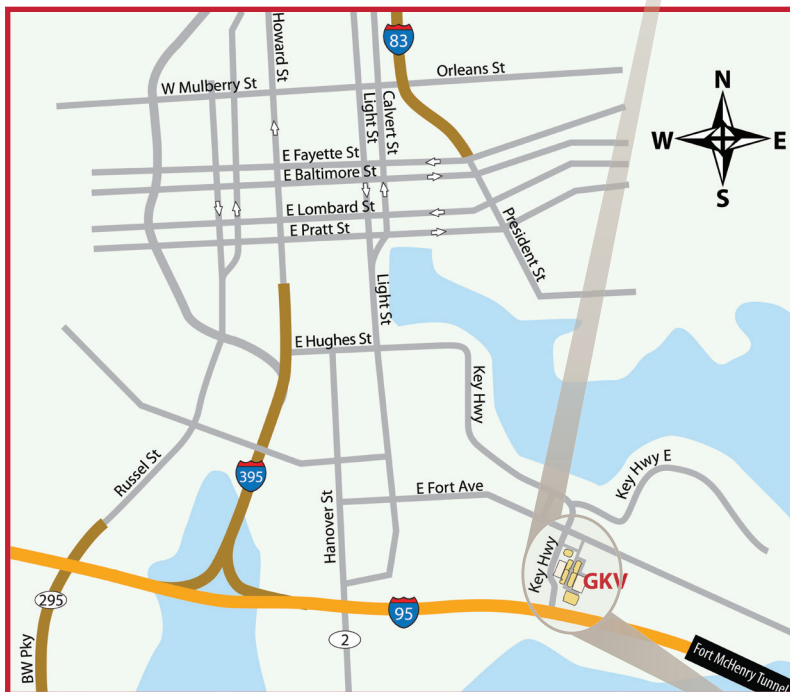

Parking in the West Garage

p: 410.539.5400
1500 Whetstone Way, 4th Floor
Baltimore, Maryland 21230

Directions to GKV from I-83 or points inside Baltimore City

- Take I-83 South until it becomes President Street. Turn RIGHT at E. Lombard Street.
- Turn LEFT at Light Street. Continue south on Light Street past the Inner Harbor.
- Just after the MD Science Center, turn LEFT onto Key Highway.
- Past the Royal Farms and 7-11, turn LEFT onto McHenry Row at the traffic light.
- Bear RIGHT at the top of the hill onto Whetstone Way.
- Continue straight (following signs for office parking) between the retail/residential buildings and turn RIGHT, going under a building to enter the parking garage. Parking is free.
- GKV is on the 4th floor of the five-story Offices @ McHenry Row.

Directions to GKV from I-95

- From I-95, take exit 55 to Key Highway.
 - If coming from the south (i.e. driving northbound), turn LEFT at the light onto Key Highway.
 - If coming from the north (i.e. driving southbound), turn RIGHT at the light onto Key Highway.
- Take your first RIGHT onto McHenry Row at the traffic light.
- Bear RIGHT at the top of the hill onto Whetstone Way.
- Continue straight (following signs for office parking) between the retail/residential buildings and turn RIGHT, going under a building to enter the parking garage. Parking is free.
- GKV is on the 4th floor of the five-story Offices @ McHenry Row.

From I-83 and Light Street, use Key Highway

From the North on I-95.
Exit 55 to Key Highway

From the South on I-95.
Exit 55 to Key Highway