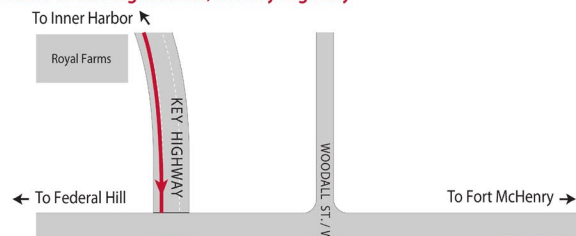

Directions to GKV from I-83 and from inside Baltimore City

- Take I-83 South until it becomes President Street. Turn RIGHT at E. Lombard Street.
- Turn LEFT at Light Street. Continue south on Light Street past the Inner Harbor.
- Just after the MD Science Center, turn LEFT onto Key Highway.
- Past the Royal Farms and 7-11, turn LEFT at the light onto McHenry Row.
- Bear RIGHT at the top of the hill onto Whetstone Way.
- Just past the Iron Rooster, turn RIGHT, going under the apartments to enter the parking garage. Parking is free on the ground floor. Extra parking is also available in the other garage across the way, near Harris Teeter.
- GKV is on the 4th floor of the five-story Offices @ McHenry Row.

p: 410.539.5400
1500 Whetstone Way, 4th Floor
Baltimore, Maryland 21230

Directions to GKV from I-95

- From I-95, take exit 55 to Key Highway.
 - If coming from the south (i.e. driving northbound), turn LEFT at the light onto Key Highway.
 - If coming from the north (i.e. driving southbound), turn RIGHT at the light onto Key Highway.
- Take your first RIGHT onto McHenry Row at the traffic light.
- Bear RIGHT at the top of the hill onto Whetstone Way.
- Just past the Iron Rooster, turn RIGHT, going under the apartments to enter the parking garage. Parking is free on the ground floor. Extra parking is also available in the other garage across the way, near Harris Teeter.
- GKV is on the 4th floor of the five-story Offices @ McHenry Row.

From I-83 and Light Street, use Key Highway

From the North on I-95.
Exit 55 to Key Highway

From the South on I-95.
Exit 55 to Key Highway