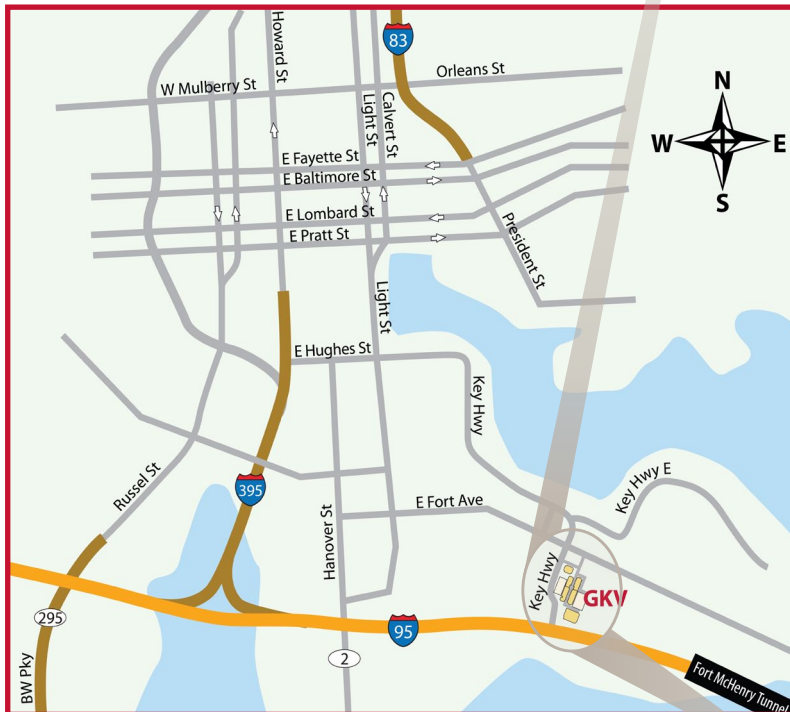

Directions to GKV from I-83 and from inside Baltimore City

- Take I-83 South until it becomes President Street. Turn RIGHT at E. Lombard Street.
- Turn LEFT at Light Street. Continue south on Light Street past the Inner Harbor.
- Just after the MD Science Center, turn LEFT onto Key Highway.
- Past the Royal Farms and 7-11, turn LEFT at the light onto McHenry Row.
- Bear RIGHT at the top of the hill onto Whetstone Way.
- Just past the Iron Rooster, turn RIGHT, going under the apartments to enter the parking garage. Parking is free on the ground floor. Extra parking is also available in the other garage across the way, near Harris Teeter.
- GKV is on the 4th floor of the five-story Offices @ McHenry Row.

p: 410.539.5400
1500 Whetstone Way, 4th Floor
Baltimore, Maryland 21230

Directions to GKV from I-95

- From I-95, take exit 55 to Key Highway.
 - If coming from the south (i.e. driving northbound), turn LEFT at the light onto Key Highway.
 - If coming from the north (i.e. driving southbound), turn RIGHT at the light onto Key Highway.
- Take your first RIGHT onto McHenry Row at the traffic light.
- Bear RIGHT at the top of the hill onto Whetstone Way.
- Just past the Iron Rooster, turn RIGHT, going under the apartments to enter the parking garage. Parking is free on the ground floor. Extra parking is also available in the other garage across the way, near Harris Teeter.
- GKV is on the 4th floor of the five-story Offices @ McHenry Row.

From I-83 and Light Street, use Key Highway

From the North on I-95.
Exit 55 to Key Highway

From the South on I-95.
Exit 55 to Key Highway