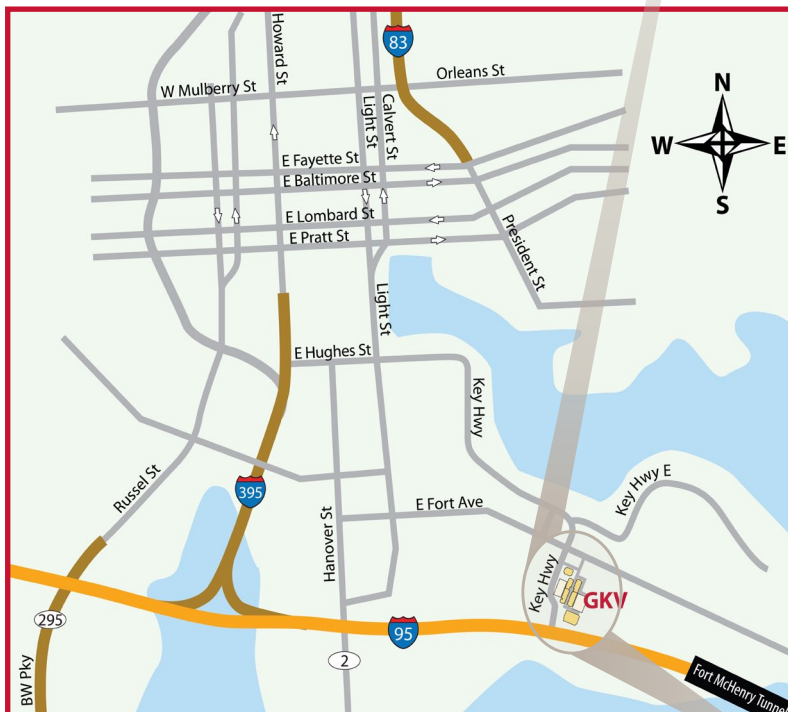

## Directions to GKV from I-83 and from inside Baltimore City

- Take I-83 South until it becomes President Street. Turn RIGHT at E. Lombard Street.
- Turn LEFT at Light Street. Continue south on Light Street past the Inner Harbor.
- Just after the MD Science Center, turn LEFT onto Key Highway.
- Past the Royal Farms and 7-11, turn LEFT at the light onto McHenry Row.
- Bear RIGHT at the top of the hill onto Whetstone Way.
- Just past the Iron Rooster, turn RIGHT, going under the apartments to enter the parking garage. Parking is free on the ground floor. Extra parking is also available in the other garage across the way, near Harris Teeter.
- GKV is on the 4th floor of the five-story Offices @ McHenry Row.

## Directions to GKV from I-95

- From I-95, take exit 55 to Key Highway.
  - If coming from the south (i.e. driving northbound), turn LEFT at the light onto Key Highway.
  - If coming from the north (i.e. driving southbound), turn RIGHT at the light onto Key Highway.
- Take your first RIGHT onto McHenry Row at the traffic light.
- Bear RIGHT at the top of the hill onto Whetstone Way.
- Just past the Iron Rooster, turn RIGHT, going under the apartments to enter the parking garage. Parking is free on the ground floor. Extra parking is also available in the other garage across the way, near Harris Teeter.
- GKV is on the 4th floor of the five-story Offices @ McHenry Row.

Get Directions from Google Maps

From I-83 and Light Street, use Key Highway

From the North on I-95.  
Exit 55 to Key Highway

From the South on I-95.  
Exit 55 to Key Highway